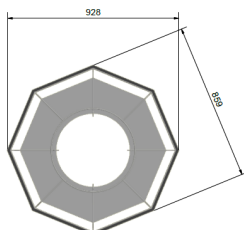

Suspension

	Function	Socket	Watt	Mounting	Cord length	Cable colour	Kelvin	Lumen	CRI	Beam angle	Lifetime (h)
15213679	LED Switch Dim	Integrated LED	33 W	Fixed installation	3,8 m	White	3000	4055	80-89	125	>50 000
15213678	LED DALi Dim	Integrated LED	33 W	Fixed installation	3,8 m	White	3000	4055	80-89	125	>50 000

Shade colour

740 Rust

741 Green

742 Gray

743 Blue

745 White

Shade dimensions

9004 Ø700
H400 or H600

9005 Ø900
H400 or H600

9006 Ø1140
H400 or H600