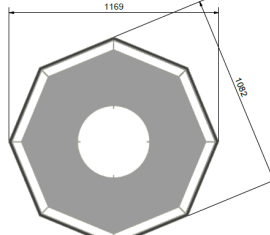

Suspension

	Function	Socket	Watt	Mounting	Cord length	Cable colour	Kelvin	Lumen	CRI	Beam angle	Lifetime (h)
15213679	LED Switch Dim	Integrated LED	33 W	Fixed installation	3,8 m	White	3000	4055	80-89	125	>50 000
15213678	LED DALi Dim	Integrated LED	33 W	Fixed installation	3,8 m	White	3000	4055	80-89	125	>50 000

Shade colour

740 Rust

741 Green

742 Gray

743 Blue

745 White

Shade dimensions

9004 Ø700
H400 or H600

9005 Ø900
H400 or H600

9006 Ø1140
H400 or H600