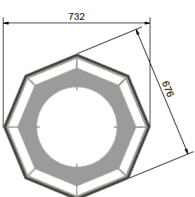

Suspension

	Function	Socket	Watt	Mounting	Cord length	Cable colour	Kelvin	Lumen	CRI	Beam angle	Lifetime (h)
15213679	LED Switch Dim	Integrated LED	33 W	Fixed installation	3,8 m	White	3000	4055	80-89	125	>50 000
15213678	LED DALi Dim	Integrated LED	33 W	Fixed installation	3,8 m	White	3000	4055	80-89	125	>50 000

Shade colour

740 Rust

741 Green

742 Gray

743 Blue

745 White

Shade dimensions

9004 Ø700
H400 or H600

9005 Ø900
H400 or H600

9006 Ø1140
H400 or H600